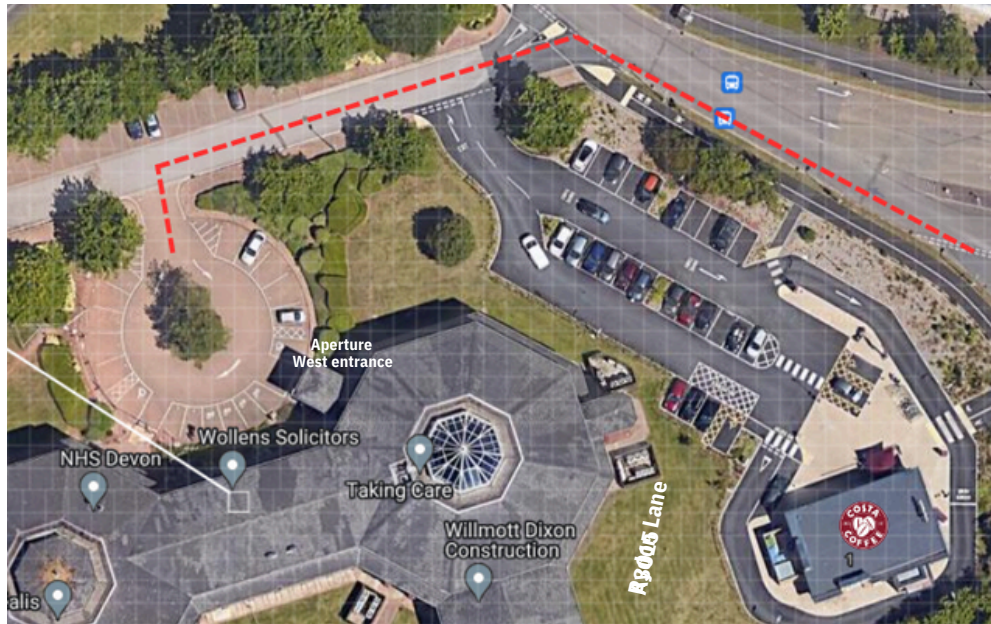

WELCOME

At the junction on Rydon Lane, turn left, continue past the turning for Costa Coffee and then take the next turning on the left and enter the round car park. On arrival at Aperture, please park in one of the bays at the front of the building.

Once parked, please make your way to the Aperture West entrance.

To notify reception of your arrival, please use the down arrow and select Wollens, then press the green bell button. The receptionist will answer and release the door for you.

Make your way up the stairs to the first floor and turn right through the landing door. Wollens reception is in front of you.

WOLLENS
Full spectrum law

Wollens, Aperture, Pynes Hill, Rydon Lane, Exeter EX2 5AZ
What3Words: <https://w3w.co/cone.pile.topic>